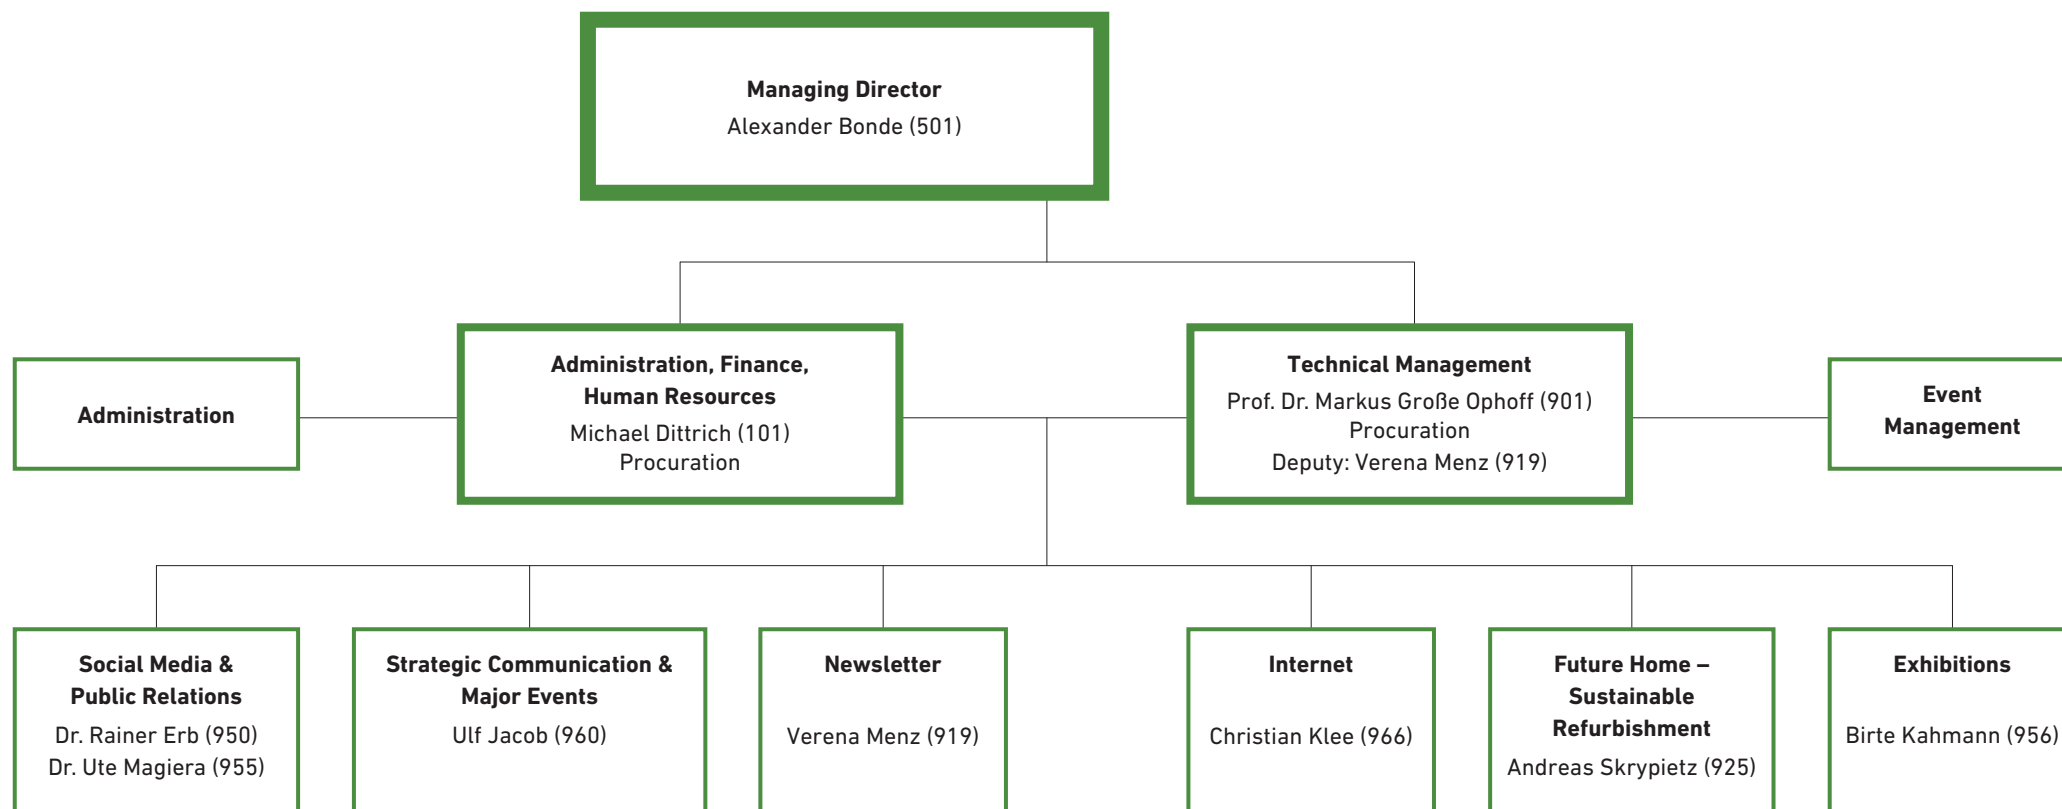

Center for Environmental Communication

Organisational chart

Mailing address: PO Box 17 05, 49007 Osnabrück, Germany
 Office address: An der Bornau 2, 49090 Osnabrück, Germany
 Telephone: +49 541 | 9633-0 (extension)
 Fax: +49 541 | 9633-990
 Internet: www.dbu.de/zuk