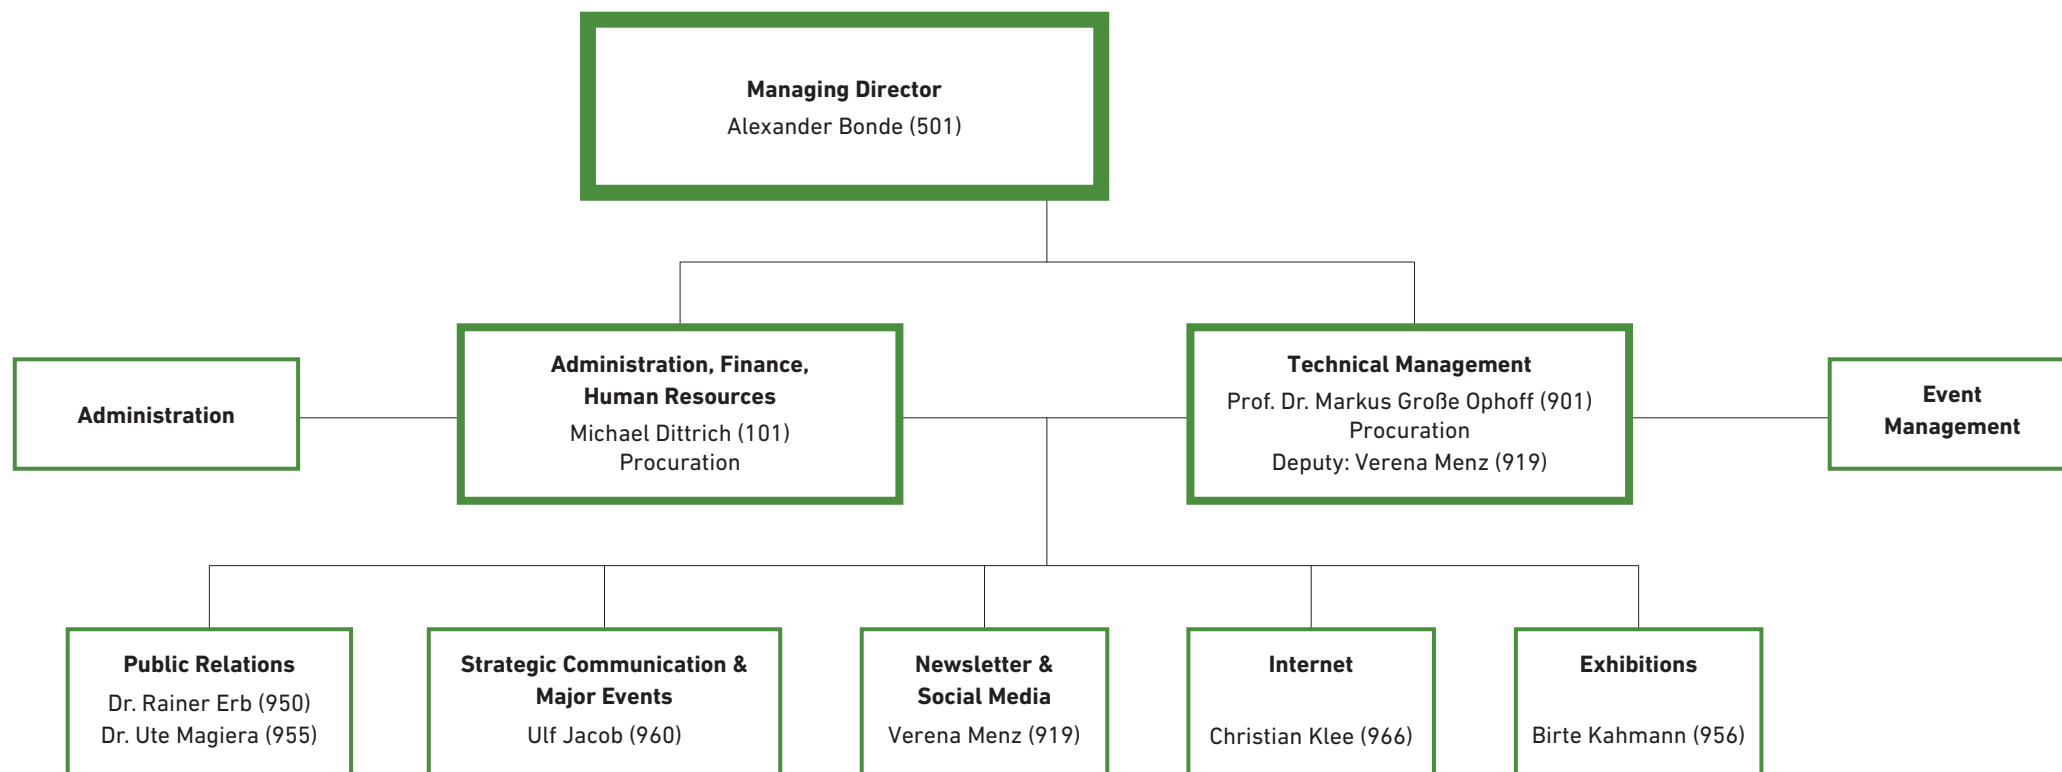

Center for Environmental Communication

Organisational chart

Mailing address: PO Box 17 05, 49007 Osnabrück, Germany
 Office address: An der Bornau 2, 49090 Osnabrück, Germany
 Telephone: +49 541 | 9633-0 (extension)
 Fax: +49 541 | 9633-990
 Internet: www.dbu.de/zuk